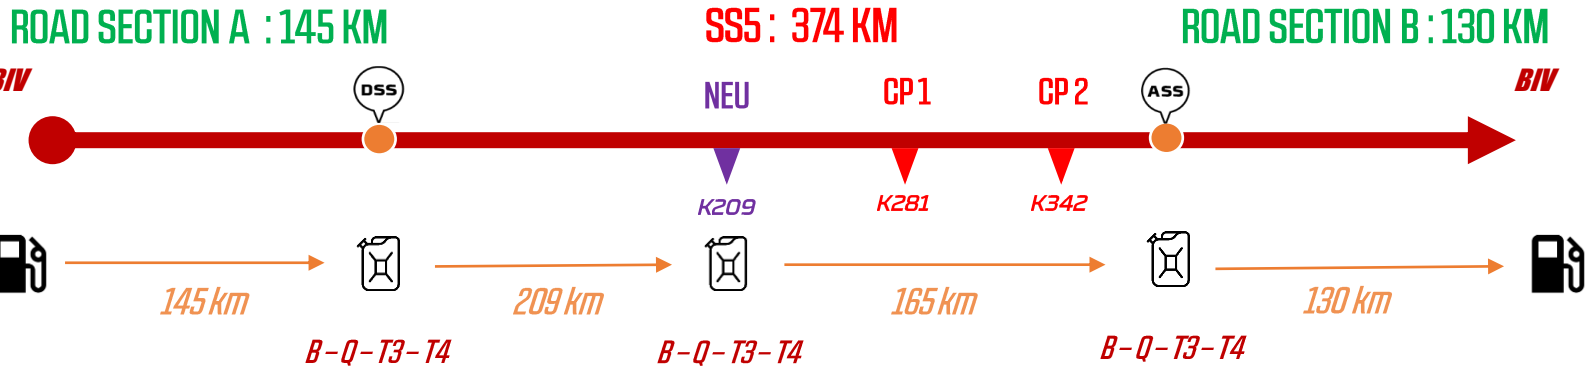

Étape  
Stage  
Etapa  
المرحلة

5

05/01/2023

Jeudi - Thursday - Jueves - يوم الخميس

646 km - SS : 374 km

Ha'il → Ha'il

☀ 07:04 Ha'il ☾ 17:32 Ha'il

GTM +3

Bivouac 1st Departure

05:20

07:35

DSS 1st Departure

07:30

09:30

Gas station after ASS

K66 → 91/95/D

Service crew/Race common route